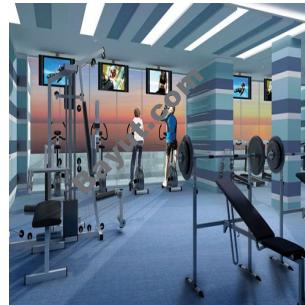

Corniche Residence Gym