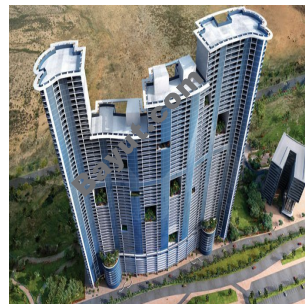

Corniche Residence Exterior