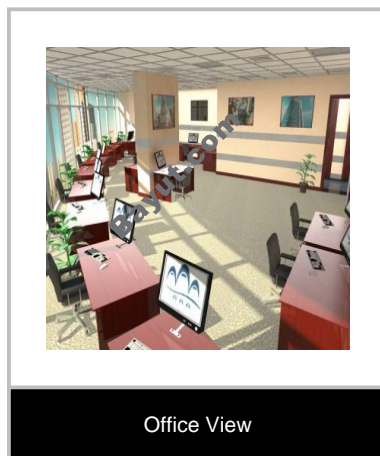

Eclipse Tower Image Gallery:

For larger view click link below

<http://www.bayut.com/uae_dubai_offices/eclipse_tower_office_for_sale-382417.html>