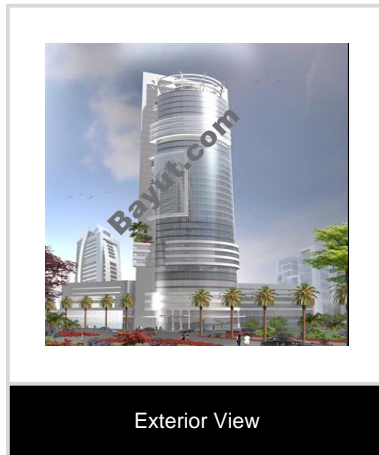

Image Gallery:

For larger view click link below

<http://www.bayut.com/uae_dubai_offices/eclipse_tower_office_for_sale-382417.html>