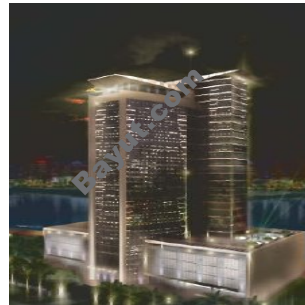

Lake Central Exterior View 2