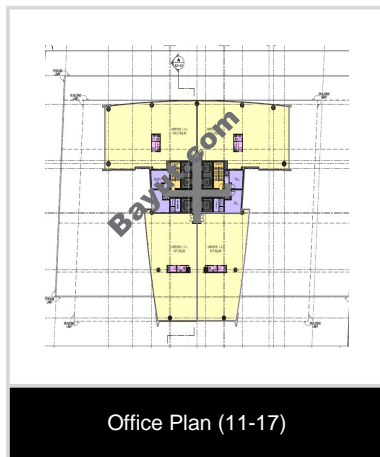

11,690 Sq. Ft. Floors

11690 square feet, office space available for sale by owner. It is located on the 17th floor of Lake Central tower in Business Bay. The offer is valid with 11 indoor car parking bays. Freehold full exclusive commercial tower in the heart of Business Bay. Located directly on the main lake of Business Bay. 25% lower than market prices.

Business and Communication

- Business Center

Image Gallery:

Lake Central Exterior View 1

Lake Central Swimming Pool

Lake Central Lounge

Lake Central Exterior View 2

For larger view click link below
http://www.bayut.com/uae_dubai_floors/lake_central_commercial_floor_for_sale-381604.html

 Floorplans:

For larger view click link below

http://www.bayut.com/uae_dubai_floors/lake_central_commercial_floor_for_sale-381604.html

Information About Lake Central:

Business Bay is a freehold commercial, residential and business cluster that extends from the famous Dubai Creek- Ras Al Khor to Sheikh Zayed Road. Covering an area of 64 million square feet, Business Bay will feature facilities such as towers for offices and accommodation, landscaped layout, and a network for roads for easy access and exit. It will also feature fascinating canals to add to the magnificence of the project, attracting regional and international business ventures and multinationals.