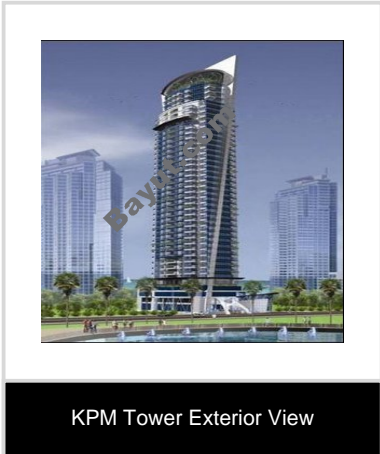

Image Gallery:

For larger view click link below

<http://www.bayut.com/uae_dubai_apartments/kpm_tower_unique_studio_apartment_for_sale-369088.html>