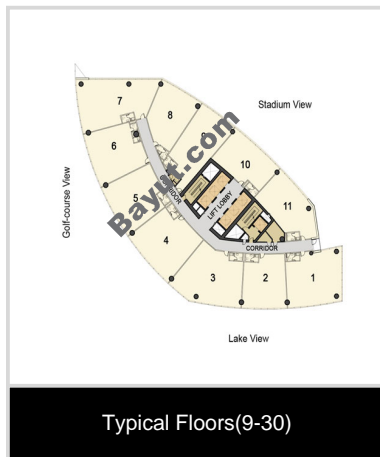

700 Sq. Ft. Offices

700 square feet, office is available for sale. It is located on 25th floor of Sport One Business Tower, Dubai Sports City. Contact us for more details.

- **Type** Office
- **Status** Expired
- **Bedrooms** 0
- **Price** 1,019,200 AED
- **Area** 700 Sq. Ft.
- **Location** UAE » Dubai » Dubai Sports City » Sport One Business Tower

Floorplans:

For larger view click link below

http://www.bayut.com/uae_dubai_offices/sport_one_business_tower_office_for_sale-368783.html

Information About Sport One Business Tower:

Spanning 50 million sq.ft. Dubai Sports City is the worlds largest integrated destination. Providing world class sporting and leisure facilities, this unique metropolis offers an unrivalled business environment. With the image of sail realized into construction, Sports One symbolizes its vision of reaching out to the world just as the bordering sea of Dubai expands towards the world. We think of the most convenient office for leaders of the future. The fast and comfortable high-tech system will upgrade your life, and your business. The entire building is arranged to mixmize the open view towards the central waterway and the south-side office space is also maximized. The main entrance is located on the front road for the convenience of pedestrians, and the front side is designed to provide a resting place. The side gates are adjacent to the parking lot for a smooth traffic line.