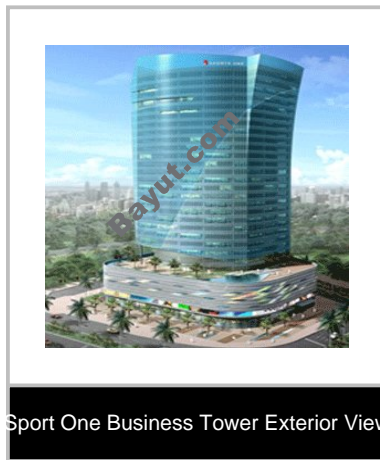

700 Sq. Ft. Offices

700 square feet, office is available for sale. It is located on 25th floor of Sport One Business Tower, Dubai Sports City. Contact us for more details.

- **Type** Office
- **Status** Expired
- **Bedrooms** 0
- **Price** 1,019,200 AED
- **Area** 700 Sq. Ft.
- **Location** UAE » Dubai » Dubai Sports City » Sport One Business Tower

Business and Communication

- Broadband Internet
- Intercom
- Satellite/Cable TV

Image Gallery:

Sport One Business Tower Exterior View

For larger view click link below

http://www.bayut.com/uae_dubai_offices/sport_one_business_tower_office_for_sale-368783.html

Floorplans:

For larger view click link below

http://www.bayut.com/uae_dubai_offices/sport_one_business_tower_office_for_sale-368783.html

Information About Sport One Business Tower:

Spanning 50 million sq.ft. Dubai Sports City is the worlds largest integrated destination. Providing world class sporting and leisure facilities, this unique metropolis offers an unrivalled business environment. With the image of sail realized into construction, Sports One symbolizes its vision of reaching out to the world just as the bordering sea of Dubai expands towards the world. We think of the most convenient office for leaders of the future. The fast and comfortable high-tech system will upgrade your life, and your business. The entire building is arranged to mixmize the open view towards the central waterway and the south-side office space is also maximized. The main entrance is located on the front road for the convenience of pedestrians, and the front side is designed to provide a resting place. The side gates are adjacent to the parking lot for a smooth traffic line.

Sport One Business Tower Image Gallery:

For larger view click link below

http://www.bayut.com/uae_dubai_offices/sport_one_business_tower_office_for_sale-368783.html