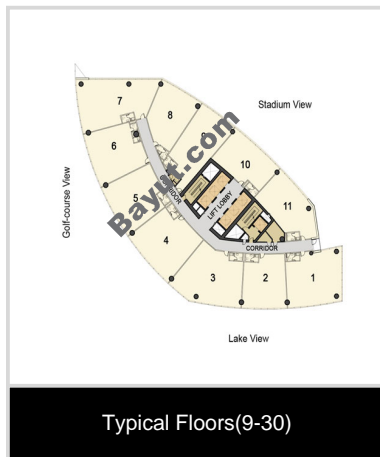

Floorplans:

For larger view click link below

<http://www.bayut.com/uae_dubai_offices/sport_one_business_tower_office_for_sale-364819.html>