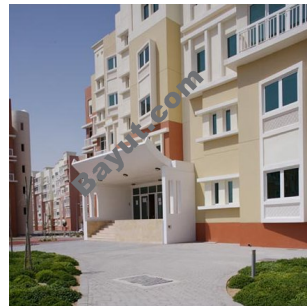

### 0 Sq. Ft. Buildings

V type, full Mediterranean building is available for sale It is located in Discovery Gardens, Dubai. Contact us for further details.

- **Type** Commercial Building
- **Status** Property Unavailable
- **Bedrooms** 0
- **Price** 82,500,000 AED
- **Location** UAE » Dubai » Discovery Gardens » Mediterranean

Mediterranean Image Gallery:

Discovery Garden 6

Discovery Garden 7

Discovery Garden 11

Discovery Garden 8

Discovery Garden 10

Discovery Garden 9

Discovery Garden 12