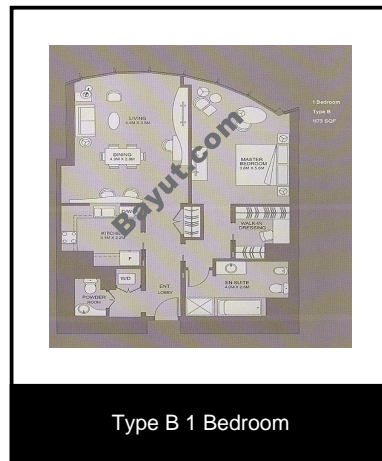

Unique 1 bedroom apartment is available for rent. It is located in Burj Dubai, Downtown Dubai. Feel free to contact us for further details.

- **Type** Apartment
- **Status** Rented
- **Bedrooms** 1
- **Price** 210,000 AED
- **Location** UAE » Dubai » Downtown Dubai » Burj Khalifa (Burj Dubai)

Type A 1 Bedroom

Type B 1 Bedroom

For larger view click link below

http://www.bayut.com/uae_dubai_apartments/burj_khalifa__burj_dubai_lovely_1_bedroom_apartment_for_rent-359616.html

Information About Burj Khalifa (Burj Dubai):