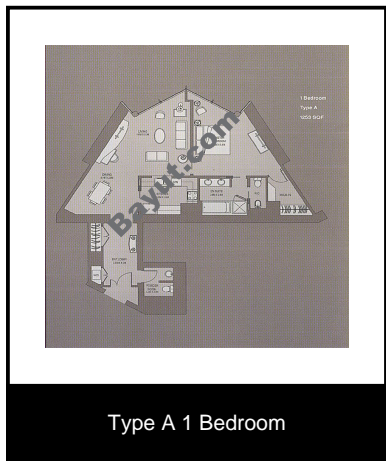

Unique 1 bedroom apartment is available for rent. It is located in Burj Dubai, Downtown Dubai. Feel free to contact us for further details.

- **Type** Apartment
- **Status** Rented
- **Bedrooms** 1
- **Price** 210,000 AED
- **Location** UAE » Dubai » Downtown Dubai » Burj Khalifa (Burj Dubai)

Type A 1 Bedroom

Type B 1 Bedroom

For larger view click link below

http://www.bayut.com/uae_dubai_apartments/burj_khalifa__burj_dubai_lovely_1_bedroom_apartment_for_rent-359616.html

Information About Burj Khalifa (Burj Dubai):