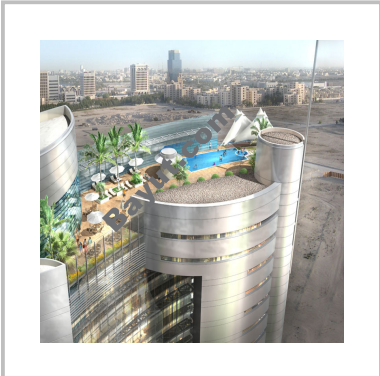

▶ Platinum Towers Image Gallery:

Exterior View 2