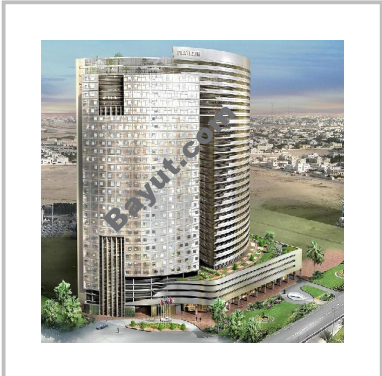

Exterior View