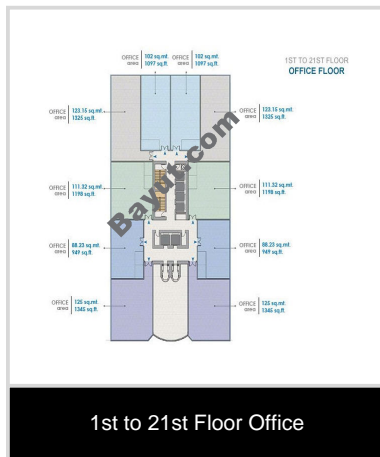

Floorplans:

For larger view click link below

<http://www.bayut.com/uae_dubai_offices/michael_schumacher_business_avenue_unique_office_for_sale-358118.html>