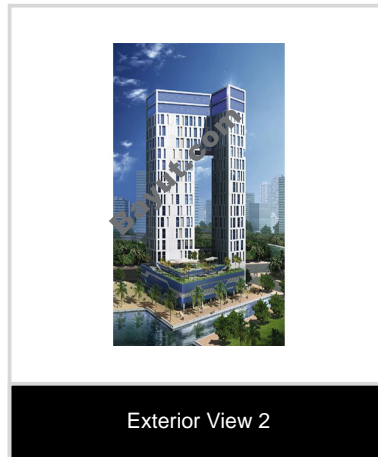

Image Gallery:

For larger view click link below

<http://www.bayut.com/uae_dubai_offices/michael_schumacher_business_avenue_unique_office_for_sale-358118.html>