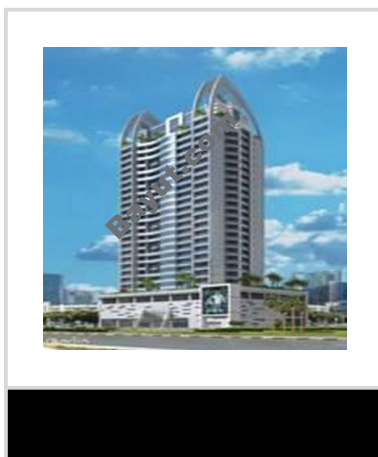

1366 square feet, fantastic two bedroom apartment is available for sale. It is located on 16th floor of Global Golf Residence 2, Dubai Sports City. Feel free to contact us for more information.

- **Type** Apartment
- **Status** Expired
- **Bedrooms** 2
- **Price** 1,495,000 AED
- **Area** 1,366 Sq. Ft.
- **Location** UAE » Dubai » Dubai Sports City » Global Golf Residence 2

For larger view click link below

http://www.bayut.com/uae_dubai_apartments/global_golf_residence_2_marvelous_2_bedroom_apartment_for_sale-354827.html

Information About Global Golf Residence 2:

Global Golf Residence 2 - An Abode for Golf Aficionados. What better place to live than on the edge of a golf course. Global Golf Residence will be a secure and gated community overlooking the landscaped greens and tracks of Dubai Sports City. It will offer a world-class venue for sports events and activities at all levels with a residential lifestyle unrivalled in the region and possibly the world. A 25-storey structure, it will be strategically situated within the prestigious enclaves of Dubai Sports City. The tower has the choice of studio, one-bedroom, two and three-bedroom apartments & duplexes and penthouses, each with its own magnificent views and fine architecture, and is replete with superb facilities. Salient Features of Global Golf Residence 2:; Rooms: Centrally air-conditioned, Ceramic floor tiles, Solid core entry door with security view hole, Built-in wardrobes, Insulated and double glazed windows.