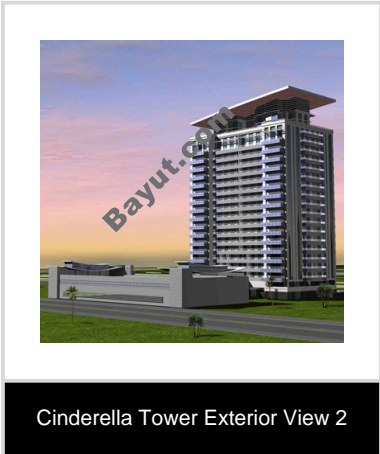

1 Bed Apartments

Lovely one bedroom apartment is available for sale. It is located in Cinderella Tower, Dubai Land. This apartment has an area of 1003 square feet. For more information contact us.

- **Type** Apartment
- **Status** sold
- **Bedrooms** 1
- **Price** 945,388 AED
- **Area** 1,003 Sq. Ft.
- **Location** UAE » Dubai » Dubai Land » Cinderella Tower

- Gym or Health Club

Image Gallery:

For larger view click link below

http://www.bayut.com/uae_dubai_apartments/cinderella_tower_attractive_1_bedroom_apartment_for_sale-354709.html

Floorplans:

Floor (4-Penthouse) 1 Bedroom Type A