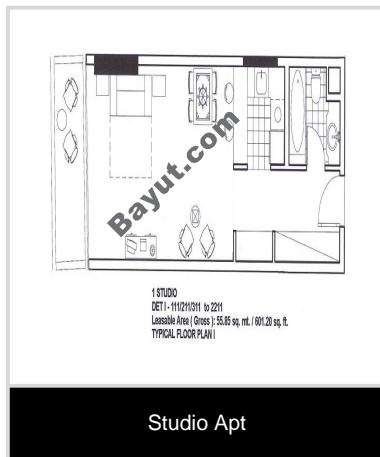

► Floorplans:

For larger view click link below

<http://www.bayut.com/uae_dubai_apartments/german_design_tower_lovely_studio_apartment_for_sale-353031.html>