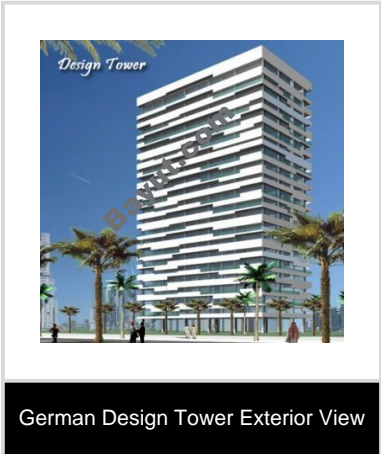

Image Gallery:

For larger view click link below

<http://www.bayut.com/uae_dubai_apartments/german_design_tower_lovely_studio_apartment_for_sale-353031.html>